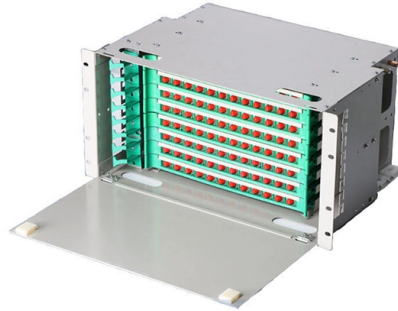

How much does a core switch cost in New Zealand

Overview

Switchboard upgrades in New Zealand cost \$1,500-3,000 for standard residential upgrades. Full upgrades with RCD protection cost \$2,000-3,000. Includes labour, materials, and Certificate of Compliance. What's Included. Edgecore ECS4100-52P 48 Gigabit PoE+ & 4 SFP Ports Managed L2+ Switch. Comprehensive QoS, Enhanced Security with Port security limits. 2 Combo Gig + 2 100/1000 SFP ports. 1x RJ45 Console. At Core Switchboards, we are trusted switchboard builders and experienced electrical panel board manufacturers with over 80 years of combined expertise in our industry. All switchboard upgrades include circuit breakers which trip in the event of a fault, and are easy to re-set with the flick of a lever; as well as RCD protection (residual current. The following prices include the removal of the old switchboard, a new switchboard/distribution board to be installed, and all main earth bars, neutral bars, bus bars, RCD, and RCBC to be replaced, installed, and tested.

Article Content

Electrical switchboard upgrade cost | electrical switchboard upgrade

The average electrical switchboard cost in Auckland, New Zealand depends on the level of scope and lies between \$1,000 and \$3,000. For a simple upgrade with the addition of safety switches and a new