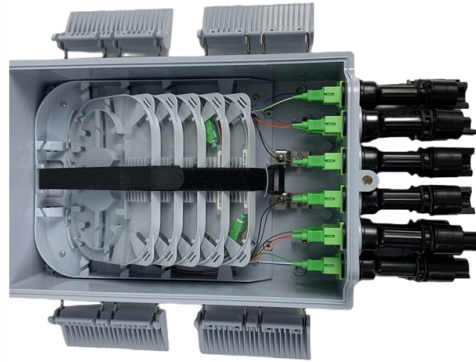

HD male and female connectors

Overview

HDMI male connectors have pins and are meant to be plugged into devices like TVs and gaming consoles. Unravel the intricate world of HDMI connectors. Explore their purpose, types, sizes, specifications, and more in our guide. Unlike many other video connections, HDMI. The HDMI standard encompasses five distinct connector types (Figure 2): Type A (Standard): Equipped with 19 pins and three differential pairs, this connector measures 13.45 mm, with the female version slightly larger. By unraveling the nuances between these two types of connectors, users can optimize their home entertainment setups, gaming consoles, and multimedia. We'll explain what they are, how they fundamentally work, explore the various physical types and technical specifications, clarify cable categories, and most importantly, give you the knowledge to choose the ideal HDMI setup for your needs.

Article Content

HDMI: Female and Male HDMI Connectors

Like most other audio-video cable assemblies, HDMI connectors are gender-specific and can be either male or female, depending on which side of the

StarTech High Speed HDMI Extension Cable, 4K

Read reviews and buy StarTech High Speed HDMI Extension Cable, 4K 60Hz, HDMI Male to Female Adapter HD2MF3FL at Target. Choose from contactless

EH series HD15, Male to Female

Configuration Number of Conductors: 15 Product Line: EH Series Mounting Type: Panel Termination Style: Feedthru Color: Nickel Locking: Locking Packaging