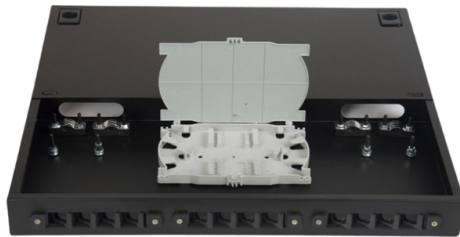

After-sales service for micro-module outdoor type

Overview

A complete after-sales service and support offering from automation specialists, ensuring your equipment maintains high and reliable performance. LightMax® markets the aerial micromodule cable for outdoor ducts, that combines two mounting systems; aerial and in duct for spans up to 60 m. Cable's concept allows time and costs savings by adapting to the type of mounting. The unique fiber excess length control method provides the cable with excellent mechanical and environmental properties. Whether you need a small-scale on-premise data center or a modular solution for rapid deployment, our expert construction and engineering services ensure. Application□ The micro-module data center is designed to deal with the changes of cloud computing, virtualization, centralization, high density and other servers, improve the operation efficiency of the data center, reduce energy consumption, and achieve rapid expansion without affecting each. Technical Support: Provide technical support for the installation, use, and maintenance of photovoltaic system products.